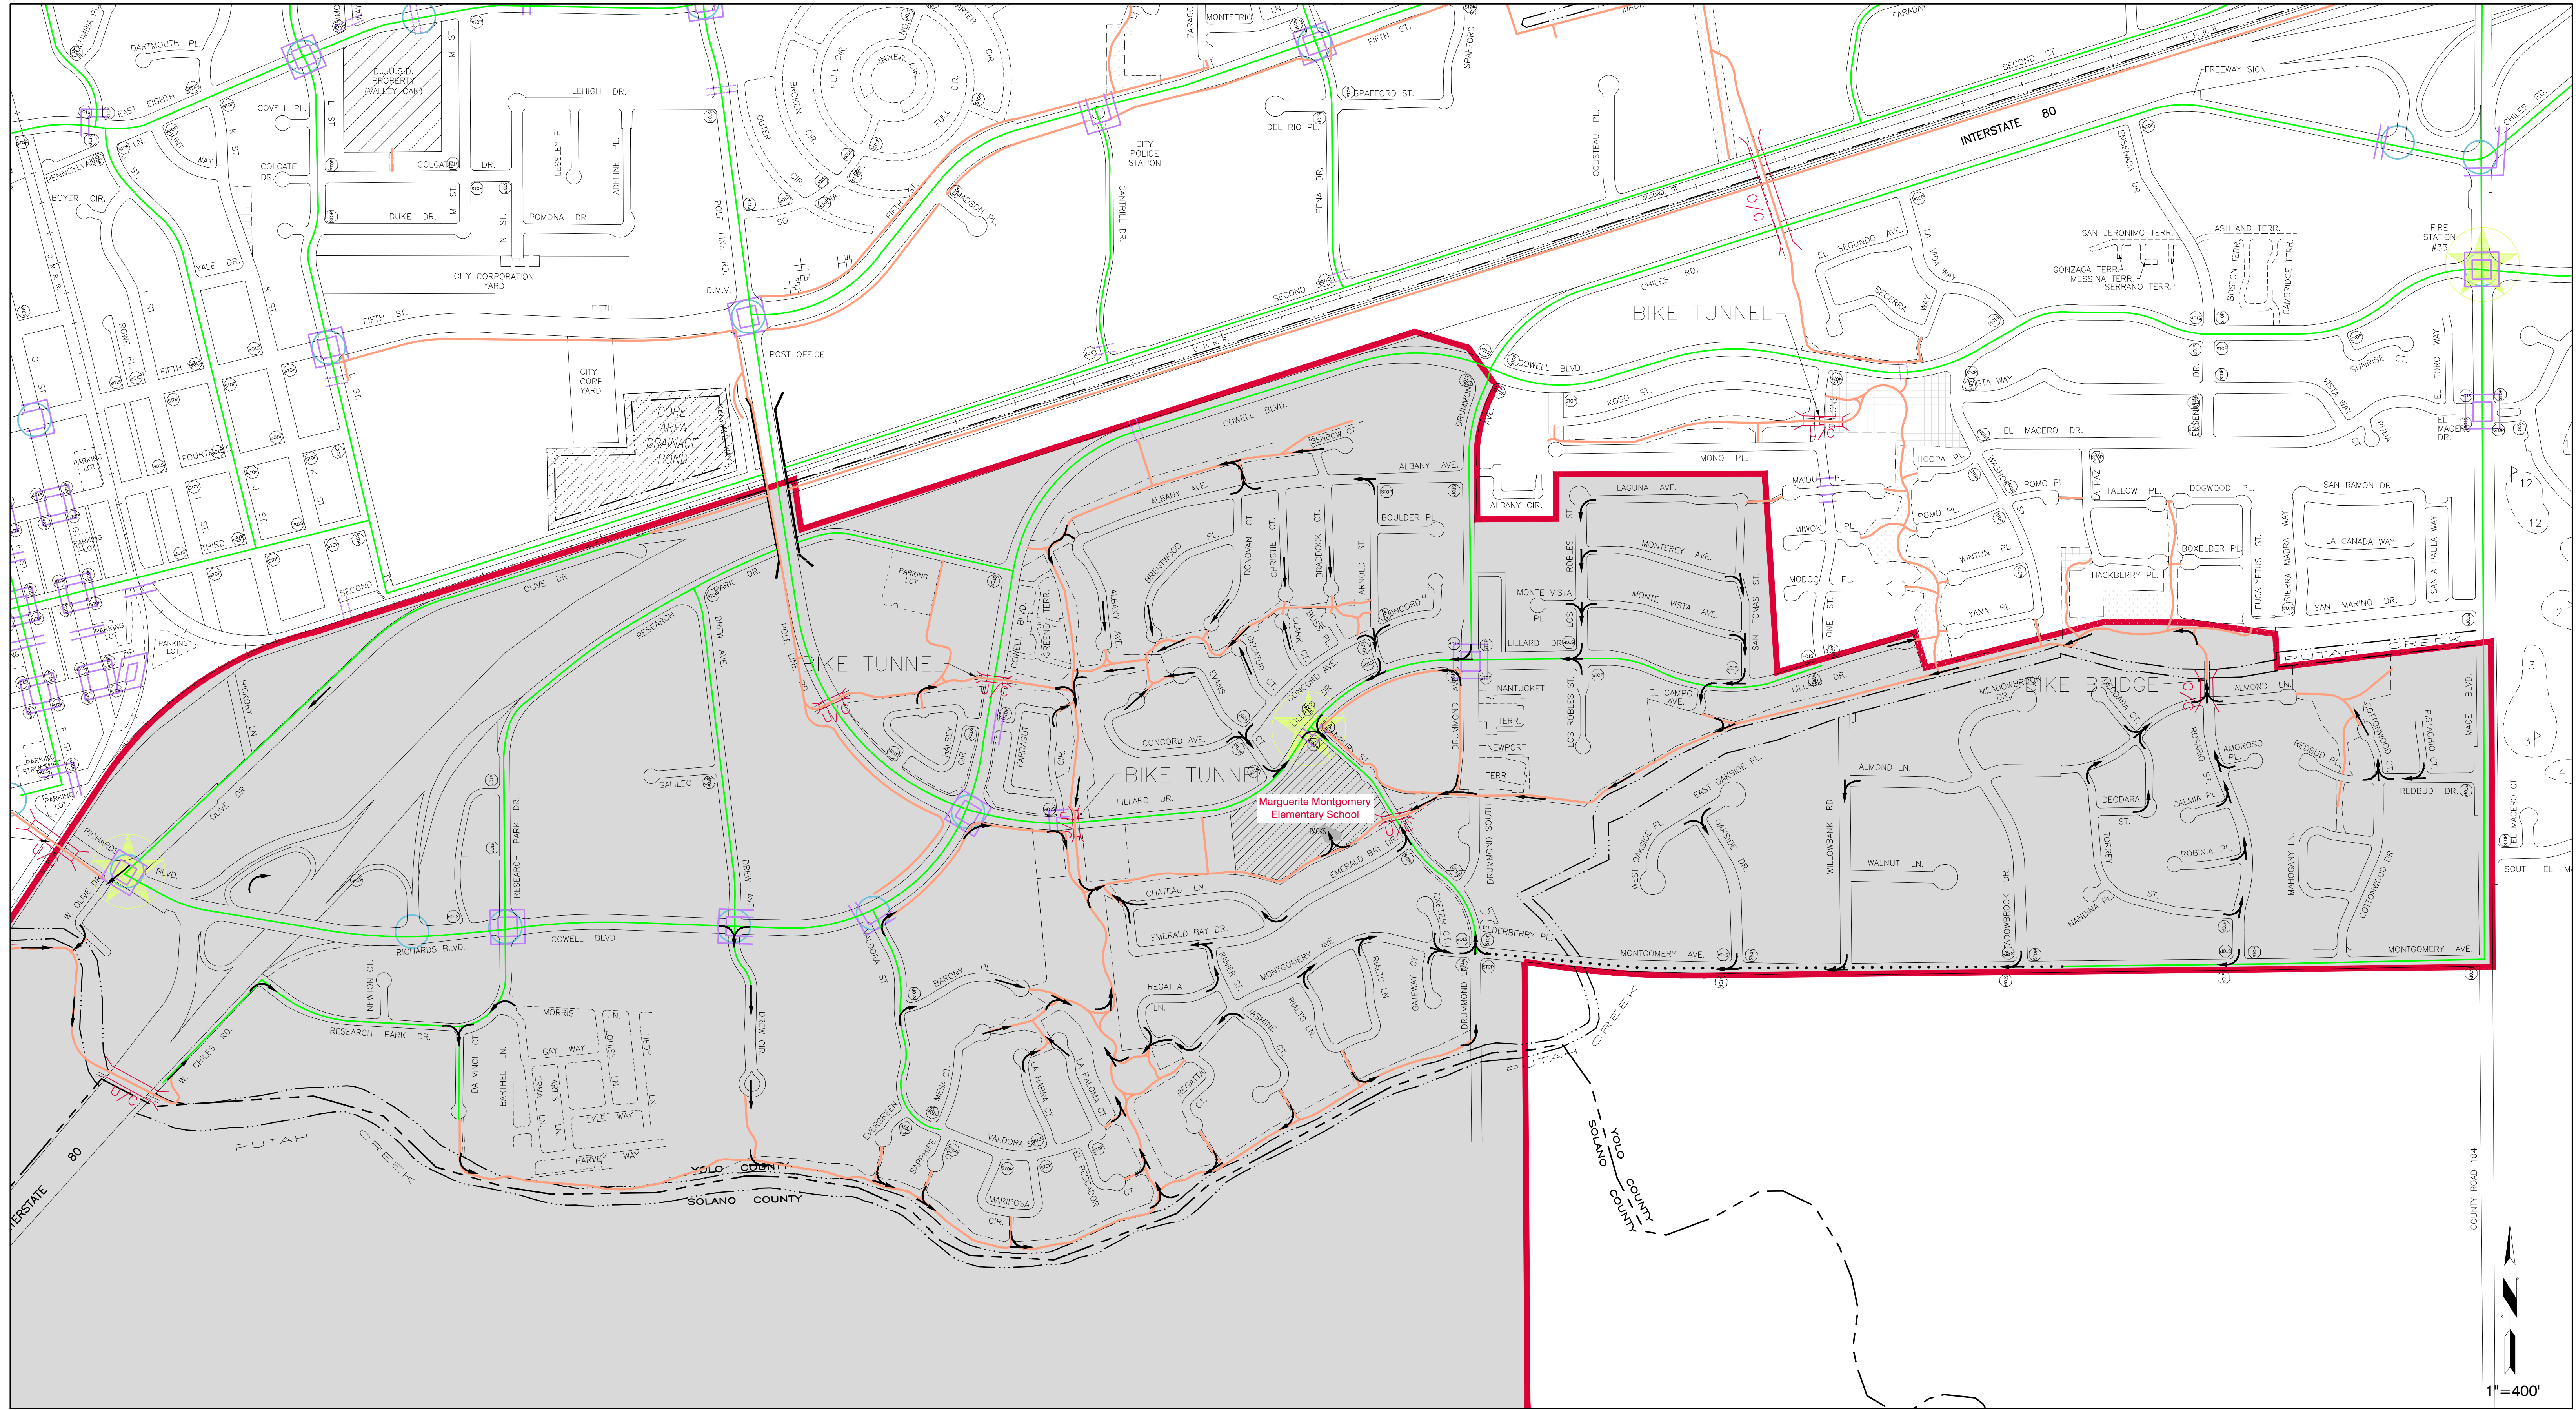

Marguerite Montgomery Elementary School

Suggested Routes To School

8/27/08

-  CROSSING GUARD
-  CROSSWALK
-  TRAFFIC SIGNAL
-  STOP SIGN
-  BICYCLE PARKING

-  BICYCLE LANE
-  BICYCLE PATH
-  SCHOOL DRAW AREA
-  SUGGESTED ROUTE

COUNTY ROAD 104

1"=400'